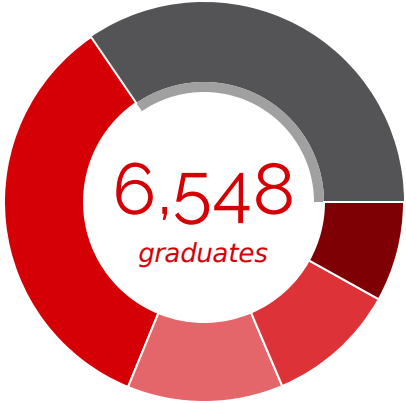

Talent Report

50 mile radius around Williamsburg, Ohio

Top 5 Programs

Top 5 Universities

By Number of Graduates

- Business, Management, Marketing, and Related Support Services **6,548**
- Health Professions and Related Programs **6,490**
- Education **2,388**
- Engineering **1,993**
- Liberal Arts and Sciences, General Studies and Humanities **1,532**

	GRADUATES
Agriculture, Agriculture Operations, and Related Sciences	114
Natural Resources and Conservation	121
Architecture and Related Services	256

GRADUATES

Area, Ethnic, Cultural, Gender, and Group Studies	85
Communication, Journalism, and Related Programs	1,334
Communications Technologies/Technicians and Support Services	60
Computer and Information Sciences and Support Services	1,147
Personal and Culinary Services	226
Education	2,388
Engineering	1,993
Engineering Technologies and Engineering-Related Fields	650
Foreign Languages, Literatures, and Linguistics	272
Family and Consumer Sciences/Human Sciences	168
Legal Professions and Studies	348
English Language and Literature/Letters	455
Liberal Arts and Sciences, General Studies and Humanities	1,532