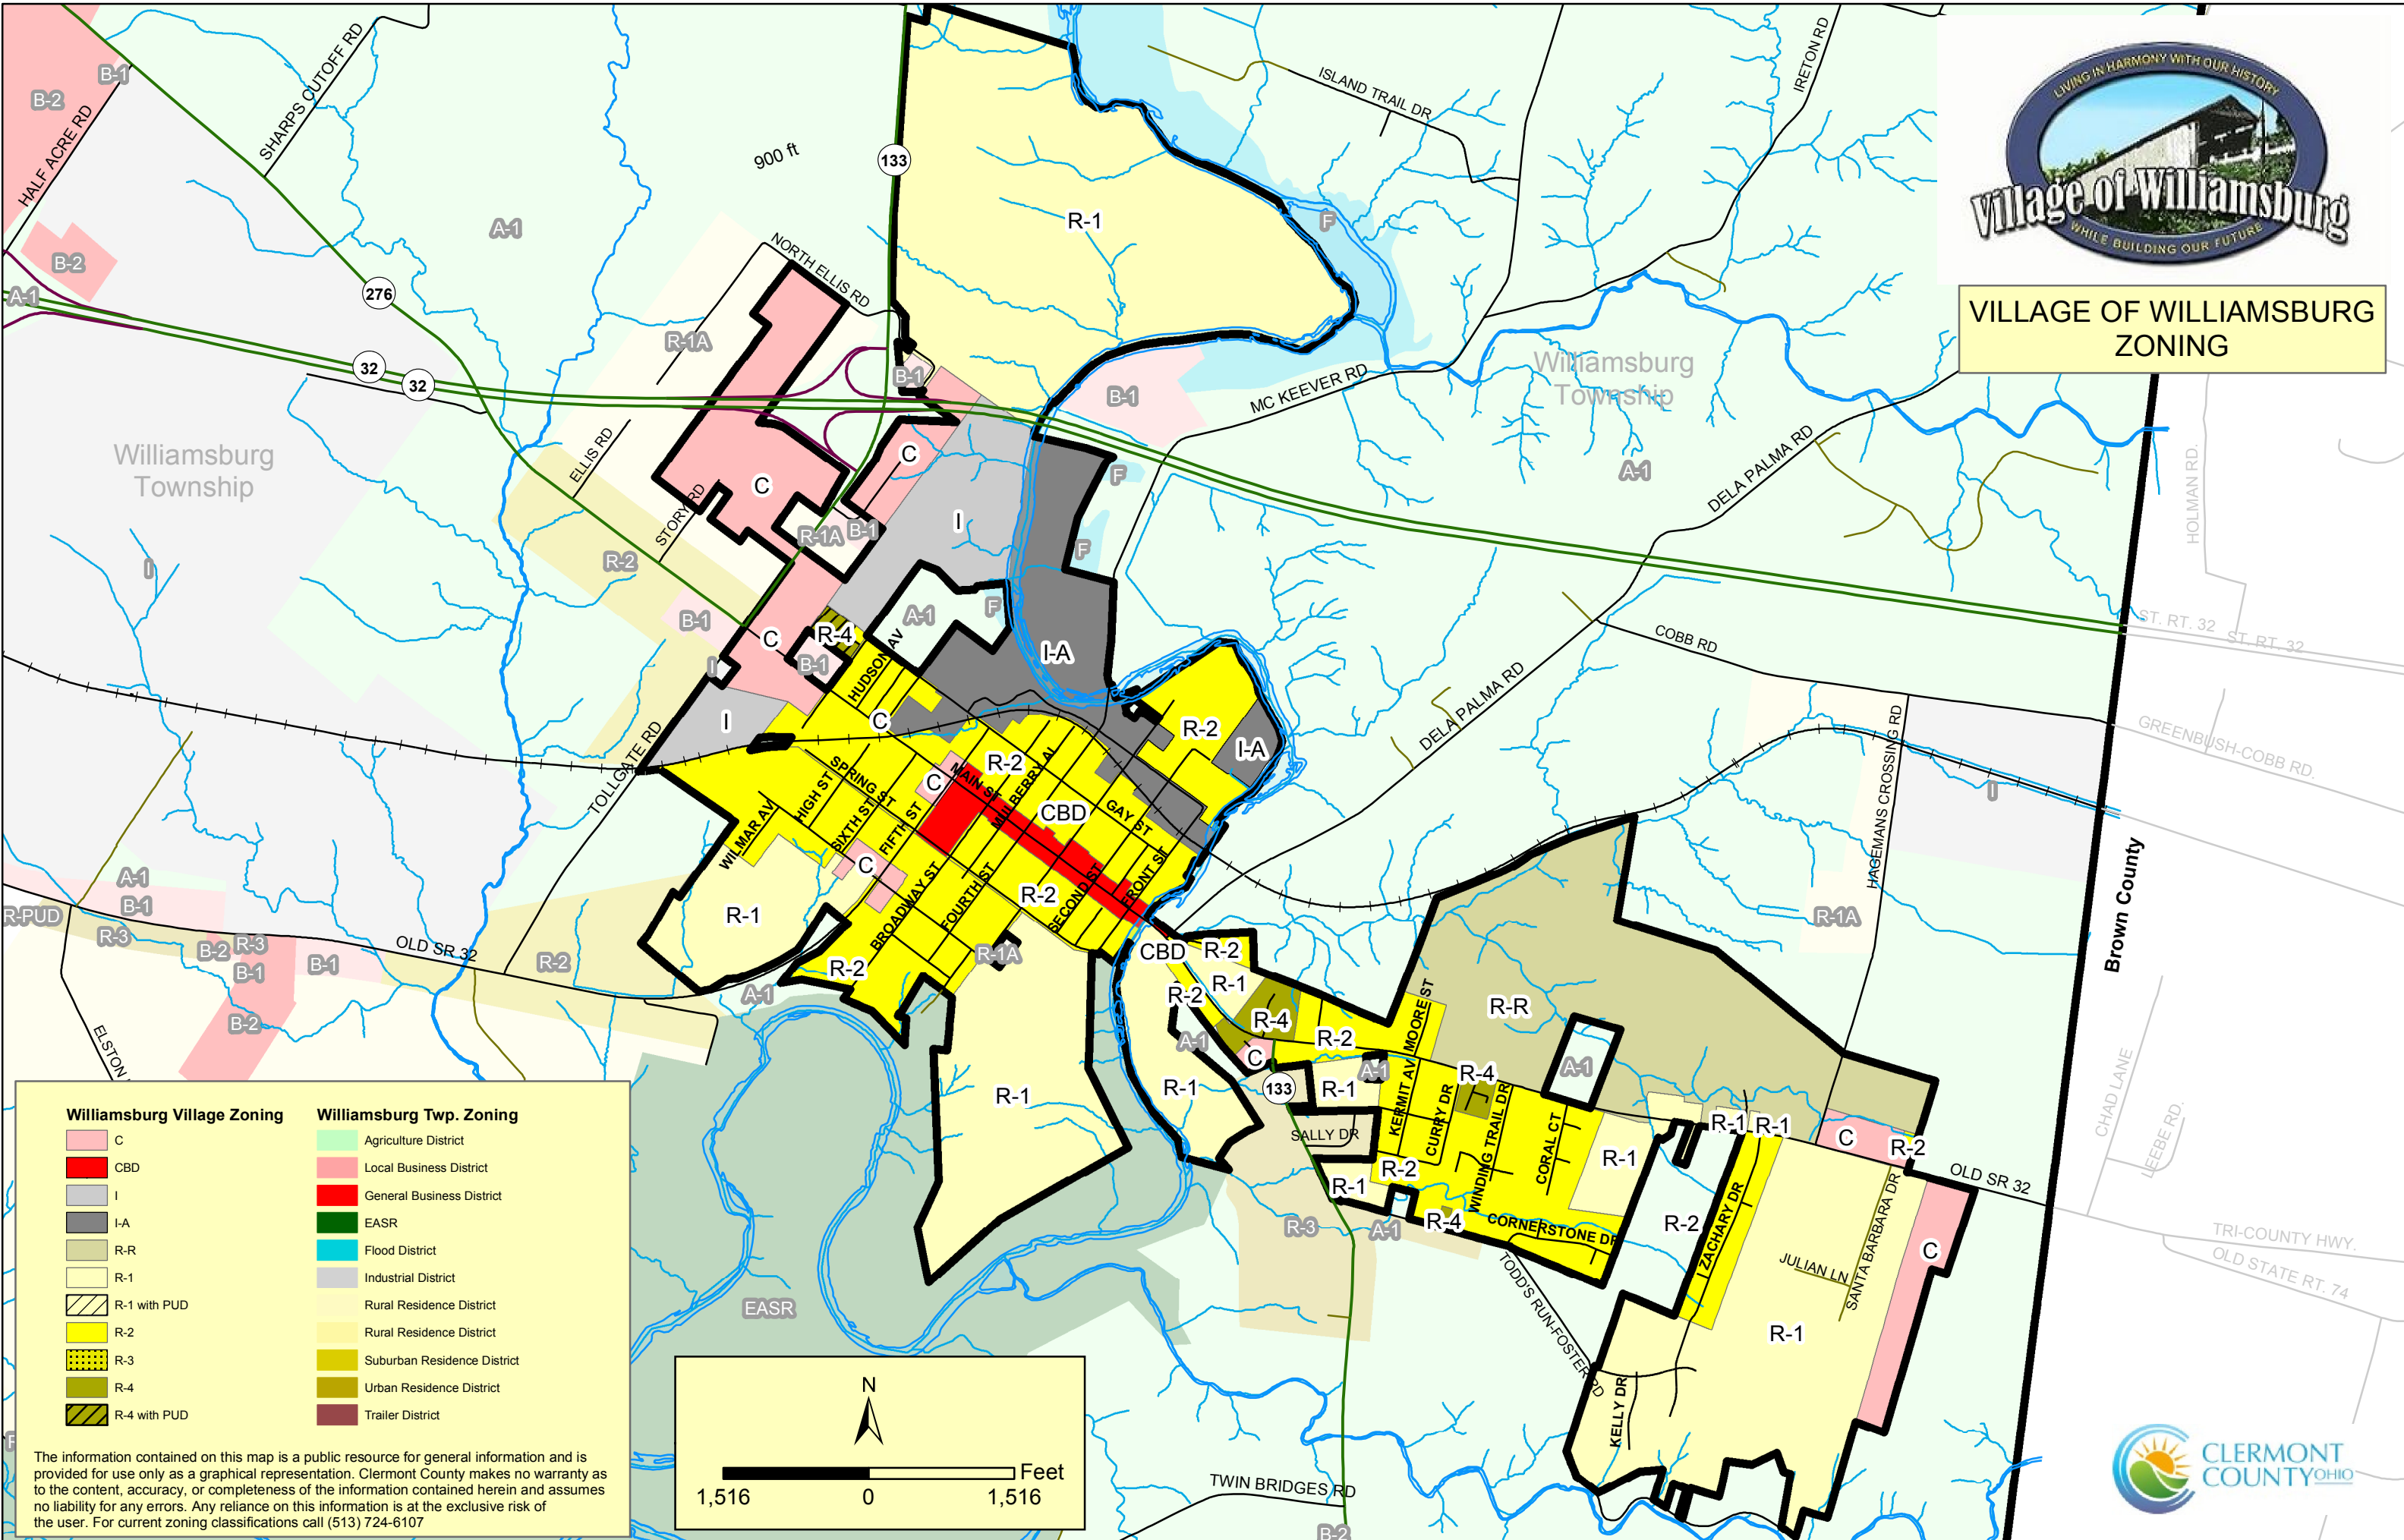

# VILLAGE OF WILLIAMSBURG ZONING

Williamsburg Village Zoning	Williamsburg Twp. Zoning
C	Agriculture District
CBD	Local Business District
I	General Business District
I-A	EASR
R-R	Flood District
R-1	Industrial District
R-1 with PUD	Rural Residence District
R-2	Rural Residence District
R-3	Suburban Residence District
R-4	Urban Residence District
R-4 with PUD	Trailer District