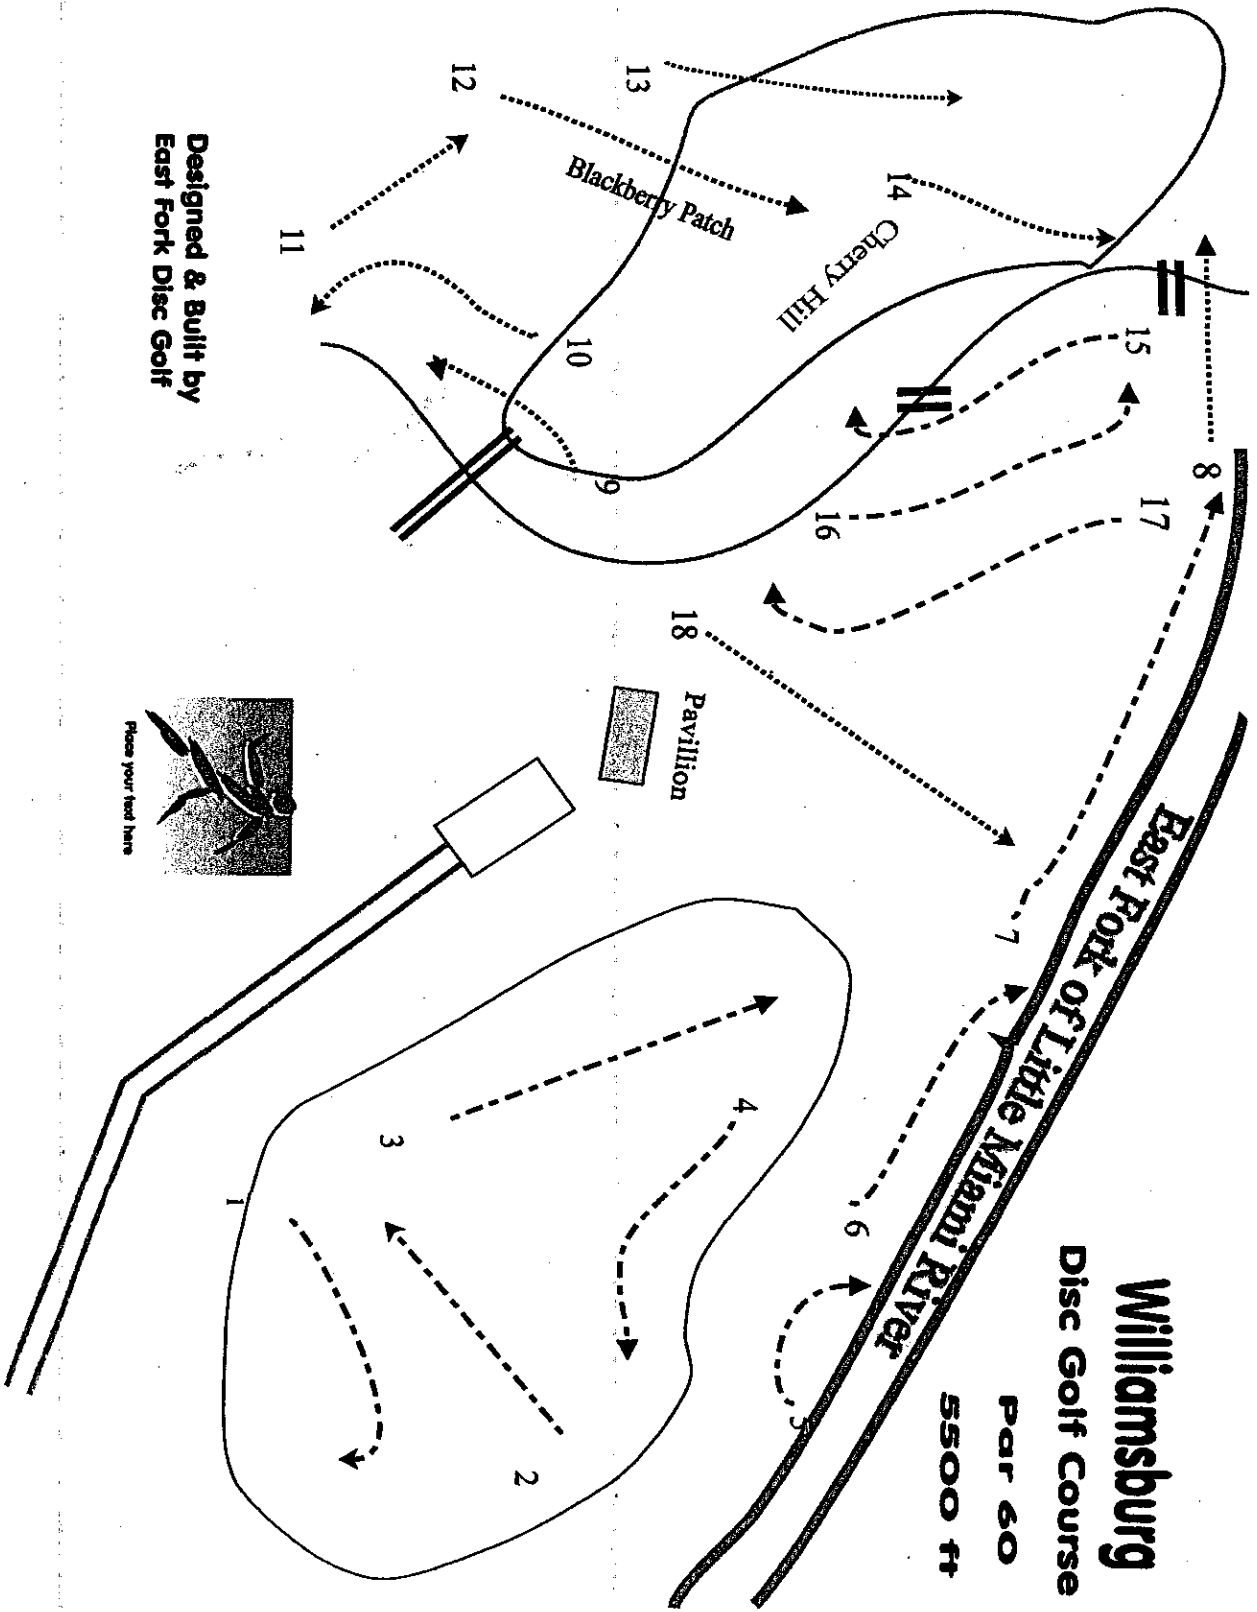

Williamsburg Disc Golf Course

Par 60

5500 ft

Designed & Built by
East Fork Disc Golf